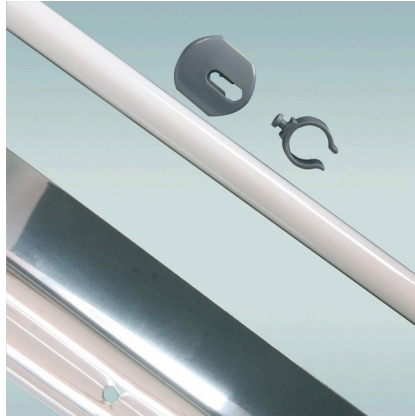

JBL SOLAR REFLECT Clip Set

Holder for fluorescent tubes

Suitable for:     

- Plastic holders to attach fluorescent tubes to the reflectors. For the optimal illumination of the aquarium/terrarium
- Easy assembly: fix clip through the hole at lower reflector panel, click clip holder at the upper panel to the clip. Fix it by sliding. Optimal clip attachment makes changing the clip easy
- Clip made of UV-resistant plastic
- Not suitable for fluorescent tubes switched in tandem
- Package contents: clip holders for fluorescent tubes (2 pcs.), Clip Set Solar Reflect

JBL SOLAR REFLECT Clip Set

Product information

Maximum light output without additional energy costs

An optimal illumination of the aquarium/terrarium is important both for plant and coral growth and also to minimise algae growth. By using reflectors a maximum light output can be achieved – without additional energy costs. In addition they serve as a glare protection while you work in your aquarium.

Holders to attach fluorescent tubes to the reflectors

Attach clip to the lower reflector panel, click clip holder at the upper panel to the clip. Not suitable for fluorescent tubes switched in tandem.

Further information	
FAQ	✓
Blog	✓
Press	✗
Laboratory/calculator	✗
Worth reading	✓
Spare parts	✗
Video	✗
GarantiePlus	✗
Instructions	✗
QR code	