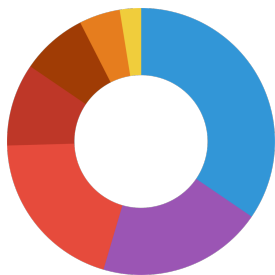

Composition

Cereals
Vegetables
Vegetable by-products
Fish and fish by-products
Molluscs and crustaceans
Algae
Yeast

Additives

Colourings
Astaxanthin E161j food colouring

Antioxidants
E 306 (natural vitamin E extracts)

Vitamins, provitamins and other chemically defined substances having a similar effect (per 1000 g)	
Vitamin A	25000 I. E.
Vitamin D₃	2000 I. E.
Vitamin E	300 mg
Vitamin C(stable)	200 mg