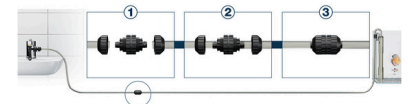

JBL Aqua In Out Extension

Extension hose for water changing kit Aqua In-Out

Suitable for:

- No dragging of buckets, no suction by mouth: water changing kit for aquariums to connect to the water tap with water jet pump and gravel cleaner
- Easy to install: completely ready for connection with 2 thread adapters for 22 x 1 and 24 x 1 internal thread or without adapter for 3/4 inch hose thread
- Extension hose - length: 8 m, diameter: 12/16 mm.
- Safe: includes hose connection with screw clamp connection
- Package contents: 1 extension hose for Aqua In Out, length: 8 m, Ø 12/16

JBL Aqua In Out Extension

Product information

Regular water change

Feed and plant remains and metabolic products pollute the aquarium water. Since aquarium filters can't completely remove these substances from the water a regular partial water change needs to be carried out. The JBL IN OUT facilitates the water change and provides clean water without the need of dragging buckets.

Convenient operation

Use the screw clamp connection to connect the extension hose to the hose already in use. Connect the gravel cleaner and use it in the usual way.

| Further information | |
|-----------------------|---|
| FAQ | ✓ |
| Blog | ✓ |
| Press | ✓ |
| Laboratory/calculator | ✗ |
| Worth reading | ✓ |
| Spare parts | ✗ |
| Video | ✓ |
| GarantiePlus | ✗ |
| Instructions | ✓ |
| QR code |  |