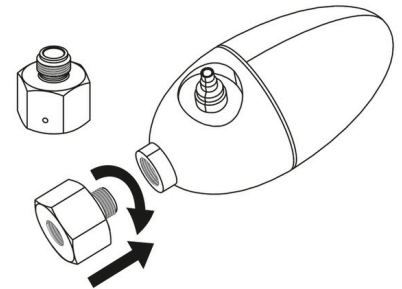

JBL PROFLORA ADAPT u disposal for Dennerle

Adapter for Dennerle pressure reducer+JBL disp. CO2 bottles

Suitable for:   

- Makes the Dennerle pressure reducer suitable for disposable bottles u500 (M10 x 1)
- To assemble: screw the adapter into the pressure reducer, then screw the pressure reducer onto the bottle u500
- Enables you to screw the pressure reducer (thread M10 x 1.25) onto u500 disposable bottles with thread M10 x 1
- Dimensions (l/h/w): 22/22/22 mm
- Package contents: adapter for pressure reducer, PROFLORA ADAPT