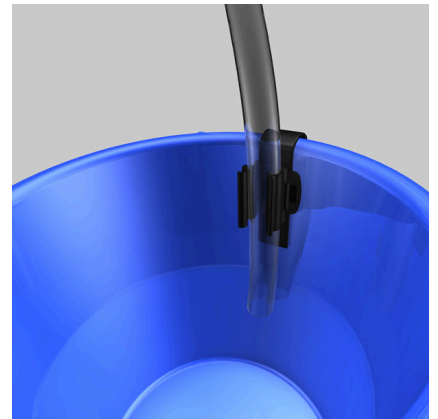

JBL ClipSafe Vario

Adjustable multi-purpose aquarium hose clips 9-27 mm

Suitable for:   

- Attach aquarium hoses, e.g. when changing the water, simply and securely to the aquarium edge and bucket
- Easy to use: simply push the plastic clip onto the aquarium and bucket edges. Push the hose into the clips when not in use or to prevent it from accidentally slipping out
- Safe: prevents flooding and wet floors caused by uncontrolled movements of the hose
- Clamp for hoses between 9 and 27 mm adjustable by ratchet. Clamp on pane/bucket for max. 2.5 cm approx.
- Package contents: 2 tube hose clips (9-27mm) + 2 foam pads for pane protection

JBL ClipSafe Vario

 Accessories

JBL Aquarium Tubing GREEN

Pre-cut green hose for
aquariums & ponds

JBL Aquarium Tubing GREY

Pre-cut grey hose for
aquariums & ponds

JBL ClipSafe Vario

Product information

Hose holder clips for every occasion

JBL holder clips prevent wet floors and flooding when working on the aquarium. The hoses can be securely fixed to the bucket or aquarium, preventing uncontrolled movement of the hose. The clips have a stable locking mechanism (ratchet) for variable adjustment to hose diameters of 9-27 mm.