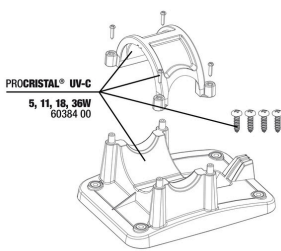

JBL PF "u" cover + hose connection

JBL PC UV-C 5,11,18,36 W mounting

JBL PROCRISTAL UV-C QuickConnect
 Connects two JBL ProCristal UV-C water clarifiers

JBL PROCRISTAL UV-C ElbowConnect
 90° elbow for JBL ProCristal UV-C devices