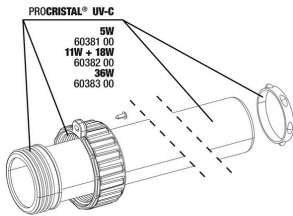

JBL PC UV-C bulb protection kit

JBL PC UV-C quartz glass cylinder set

JBL PC UV-C 5,11,18,36 W mounting

JBL PC UV-C glass sleeve + reflector set

JBL PC UV-C hose connection gaskets

JBL PC UV-C hose connection set