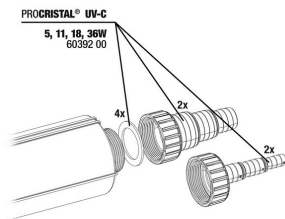

JBL PC UV-C bulb protection kit

JBL PC UV-C quartz glass cylinder set

JBL PC UV-C 5,11,18,36 W mounting

JBL PC UV-C glass sleeve + reflector set

JBL PC UV-C hose connection gaskets

JBL PC UV-C hose connection set