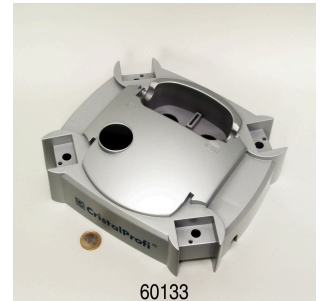

Spare parts

60146

JBL CP e union nut for hose connection

60143

JBL CP e seal connection block

JBL CombiBloc CristalProfi e
 Pre-filter pads and filter foam for CristalProfi e

60133

JBL CP e pump head cover