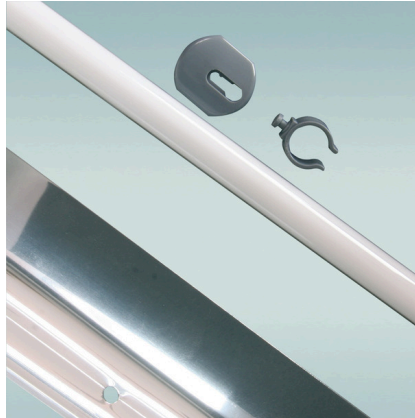

# JBL SOLAR REFLECT Clip Set

Holder for fluorescent tubes

Suitable for:     

- Plastic holders to attach fluorescent tubes to the reflectors. For the optimal illumination of the aquarium/terrarium
- Easy assembly: fix clip through the hole at lower reflector panel, click clip holder at the upper panel to the clip. Fix it by sliding. Optimal clip attachment makes changing the clip easy
- Clip made of UV-resistant plastic
- Not suitable for fluorescent tubes switched in tandem
- Package contents: clip holders for fluorescent tubes (2 pcs.), Clip Set Solar Reflect

# JBL SOLAR REFLECT Clip Set

Holders to attach fluorescent tubes to the reflectors

Attach clip to the lower reflector panel, click clip holder at the upper panel to the clip. Not suitable for fluorescent tubes switched in tandem.

Further information	
FAQ	✓
Blog	✓
Press	×
Laboratory/calculator	×
Worth reading	✓
Spare parts	×
Video	×
GarantiePlus	×
Instructions	×
QR code	