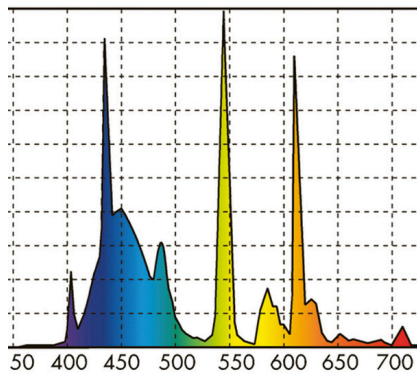

# JBL SOLAR MARIN DAY

T8 daylight tube for marine aquariums

Suitable for: 

- Fluorescent tube to promote the ideal growth of corals and other invertebrates in marine aquariums
- Easy to install: insert fluorescent T8 tube socket into the fixture and turn until the tube locks into place
- Ideal colour temperature for corals and invertebrates: 15000 Kelvin - cold-white light, high light output, good colour rendering properties
- Excellent illumination from high lumen output. Scientifically tested by IFM Geomar: full spectrum similar to sunlight
- Colour rendering and spectrum are guaranteed for 2 years. Includes reminder label for replacement