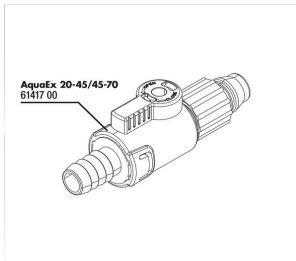

JBL PROCLEAN AQUA EX 45-70

Accessories

JBL ClipSafe Vario

Adjustable multi-purpose
aquarium hose clips 9-27 mm

JBL PROCLEAN AQUA EX 45-70

 Spare parts

**JBL AquaEx
20-45/45-70
Absperrhahn**

JBL PROCLEAN AQUA EX 45-70