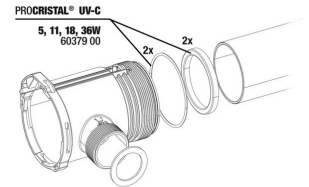

JBL PC UV-C 5,11,18,36 W gasket set