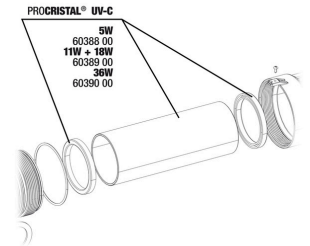

JBL PC UV-C glass sleeve + reflector set