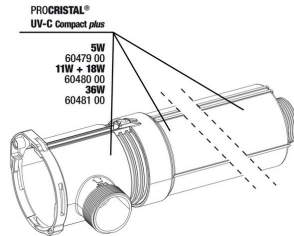

JBL PC UV-C Compact plus casing kit