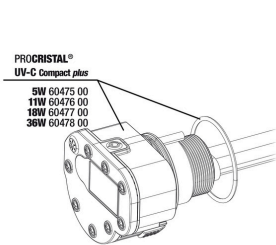

JBL PROCRISTAL UV-C Compact plus 36 W

Spare parts

JBL PC UV-C Compact plus electrical unit