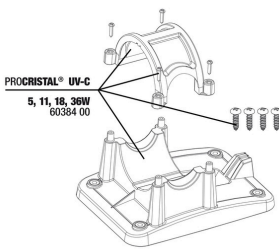

JBL PF "u" cover + hose connection

JBL PC UV-C 5,11,18,36 W mounting

JBL PROCRISTAL UV-C QuickConnect
 Connects two JBL ProCristal UV-C water clarifiers

JBL PROCRISTAL UV-C ElbowConnect
 90° elbow for JBL ProCristal UV-C devices