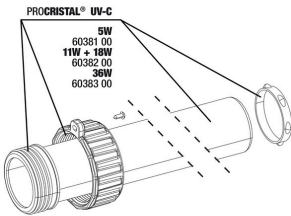

JBL PC UV-C bulb protection kit

JBL PC UV-C quartz glass cylinder set

JBL PC UV-C 5,11,18,36 W mounting

JBL PC UV-C glass sleeve + reflector set

JBL PC UV-C hose connection gaskets

JBL PC UV-C hose connection set