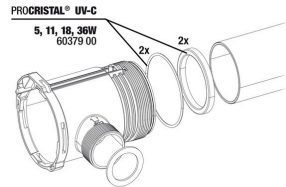

For connecting, disconnecting & shutting off hoses

JBL PROCRISTAL UV-C Compact plus 5 W

Spare parts

JBL PC UV-C Compact plus electrical unit

JBL PC UV-C Compact plus casing kit

JBL PC UV-C 5,11,18,36 W gasket set