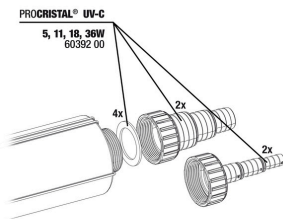

JBL PC UV-C bulb protection kit

JBL PC UV-C quartz glass cylinder set

JBL PC UV-C 5,11,18,36 W mounting

JBL PC UV-C glass sleeve + reflector set

JBL PC UV-C hose connection gaskets

JBL PC UV-C hose connection set