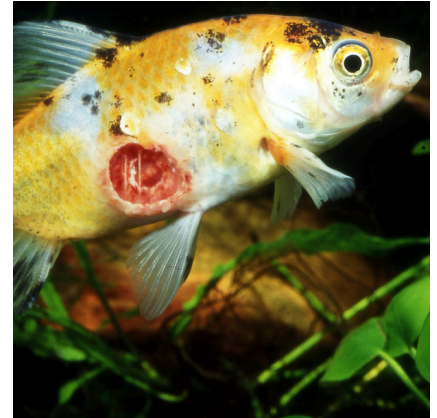

JBL Ektol bac Pond Plus

Remedy for bacteria and fin rot

Suitable for: 

- Rapid and reliable treatment: remedy for ulcers, fin rot, popeye and dropsy, which often occur in spring
- For bacterial infestation in pond fish.
- Simple to use: calculate required quantity, mix with pond water in watering can, distribute evenly over pond
- JBL Online Hospital: enables you to identify fish diseases
- Contents: remedy Ektol bac Pond Plus. Dosage: 40 ml per 800 l pond water