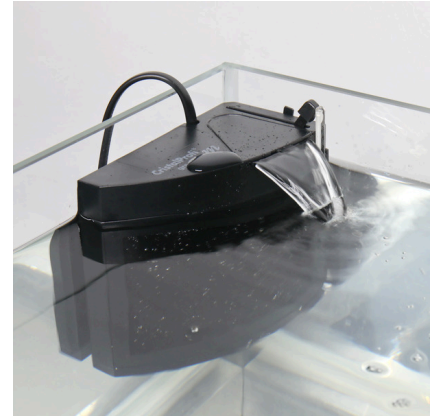

# JBL CristalProfi m greenline

Mat filter incl. pump for aquariums of 20 – 80 l

Suitable for:

- Clean and healthy aquarium water: mat filter incl. pump and wide jet water return pipe for aquariums of 20 – 80 l volume
- Easy to install: clean the glass pane, press on the filter at desired position with the water outlet at the water surface level
- Safe for small fish and shrimps: no sucking in thanks to fine sponge surface
- 4 years warranty, expandable with second filter module (+ 12 cm in height), push lever to loosen and tighten the suction cup, easy to clean: removable cover for sponge and drain valve – no backflow of dirty water
- Package contents: mat filter, Cristal Profi m greenline, dimensions (L/H/W): 140/220/90 mm, Incl. clip holder for thermometer

### Effective

The JBL CristalProfi is submerged completely in water to clean the aquarium water. A maintenance-free pump built into the lower part of the filter ensures permanent water circulation. The aquarium water flows slowly over a large surface area into the filter pad, where it is cleaned and then pumped back into the aquarium.