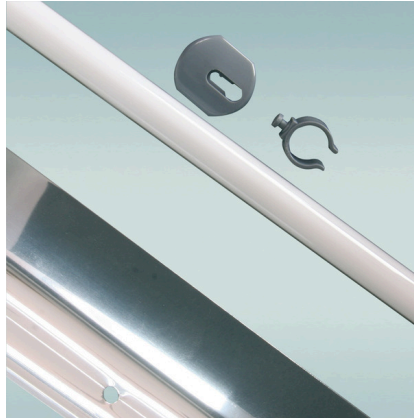

JBL SOLAR REFLECT Clip Set

Holder for fluorescent tubes

Suitable for:     

- Plastic holders to attach fluorescent tubes to the reflectors. For the optimal illumination of the aquarium/terrarium
- Easy assembly: fix clip through the hole at lower reflector panel, click clip holder at the upper panel to the clip. Fix it by sliding. Optimal clip attachment makes changing the clip easy
- Clip made of UV-resistant plastic
- Not suitable for fluorescent tubes switched in tandem
- Package contents: clip holders for fluorescent tubes (2 pcs.), Clip Set Solar Reflect

JBL SOLAR REFLECT Clip Set

Product information

Maximum light output without additional energy costs

An optimal illumination of the aquarium/terrarium is important both for plant and coral growth and also to minimise algae growth. By using reflectors a maximum light output can be achieved – without additional energy costs. In addition they serve as a glare protection while you work in your aquarium.

Holders to attach fluorescent tubes to the reflectors

Attach clip to the lower reflector panel, click clip holder at the upper panel to the clip. Not suitable for fluorescent tubes switched in tandem.

Further information	
FAQ	✓
Blog	✓
Press	×
Laboratory/calculator	×
Worth reading	✓
Spare parts	×
Video	×
GarantiePlus	×
Instructions	×
QR code	