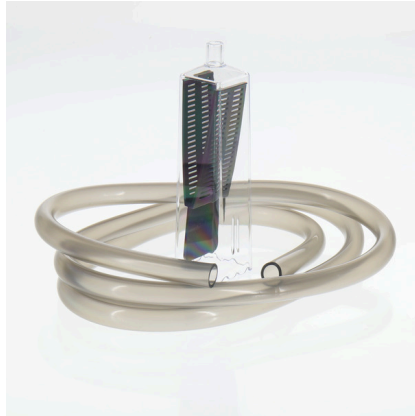

JBL PROCLEAN AQUA EX 10-35

Gravel cleaner for cleaning 10-35 cm aquariums

Suitable for:  

- Small, but smart and very effective gravel cleaner to siphon off waste from small aquariums
- Use: Hold the gravel cleaner under the water, briefly suck down the hose once and let the water flow into the bucket. Immerse the gravel cleaner into the substrate and the suction will remove the waste from the bottom
- The square cross section also enables you to siphon off waste from the corners of the aquarium
- Safe for the animals: removable protective sieve prevents accidental sucking in of plants, shrimps and fish
- Package contents: 1 gravel cleaner with Ø 35 mm, 12.5 cm height, incl. 1.5 m hose (9/12 mm)

JBL PROCLEAN AQUA EX 10-35

Accessories

JBL ClipSafe Vario

Adjustable multi-purpose
aquarium hose clips 9-27 mm

JBL PROCLEAN AQUA EX 10-35

Product information

Regular water change

Food, plant remains and metabolic products pollute the aquarium water. Since aquarium filters can't completely remove these substances from the water and a large part of the waste enters the aquarium bottom, a regular partial water change (about every 2 weeks 1/3 of the water content) needs to be carried out.

Simple to use:

Hang the gravel cleaner in the aquarium, using your mouth briefly suck one end of the hose and hold the other end of the hose in the bucket. Water then flows into the bucket. Clean the bottom with the gravel cleaner. To finish, simply remove the gravel cleaner from the water.

Push the gravel cleaner into the aquarium substrate with twisting movements. The suction pulls the substrate and the dirt in the gravel cleaner upwards. The substrate falls back down under its own weight and only the dirt is sucked out of the aquarium. With fine sand, you can adjust the suction by lifting the gravel cleaner so that the light sand also falls back down. A sieve in the bell of the cleaner prevents fish and shrimp from being accidentally sucked in. The sieve can be removed for cleaning.