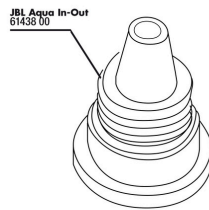

JBL PROCLEAN AQUA IN-OUT COMPLETE

Spare parts

JBL Aqua In-Out metal adapter G3/4 M24

JBL Aqua In-Out metal adapter G3/4 M28/M22