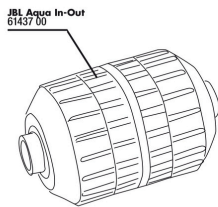

JBL PROCLEAN AQUA IN-OUT COMPLETE

Spare parts

JBL Aqua In-Out shut-off valve

JBL Aqua In-Out nozzle for water jet pump

JBL Aqua In-Out metal adapter G3/4 M24

JBL Aqua In-Out cleaning comb, complete

JBL Aqua In-Out hose coupling

JBL Aqua In-Out seal fitting 3/4"

JBL Aqua In-Out metal adapter G3/4 M28/M22

JBL PROCLEAN AQUA IN-OUT water jet pump
Suction pump for convenient water changes in aquariums

JBL PROCLEAN AQUA IN-OUT COMPLETE