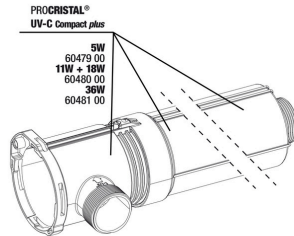

For connecting, disconnecting & shutting off hoses

JBL PROCRISTAL UV-C Compact plus 11 W

Spare parts

JBL PC UV-C Compact plus electrical unit

JBL PC UV-C Compact plus casing kit

JBL PC UV-C 5,11,18,36 W gasket set