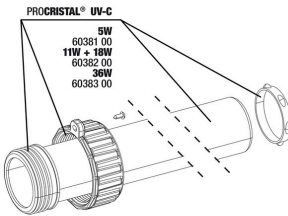

JBL PC UV-C bulb protection kit

JBL PC UV-C quartz glass cylinder set

JBL PC UV-C 5,11,18,36 W mounting

JBL PC UV-C glass sleeve + reflector set

JBL PC UV-C hose connection gaskets

JBL PC UV-C hose connection set