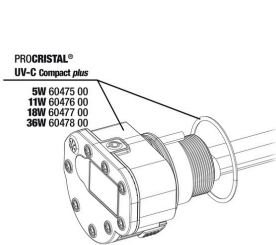

JBL PROCRISTAL UV-C Compact plus 11 W

Spare parts

JBL PC UV-C Compact plus electrical unit