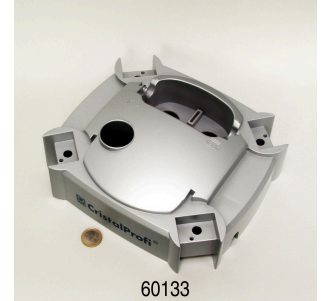

JBL CP e pump head cover