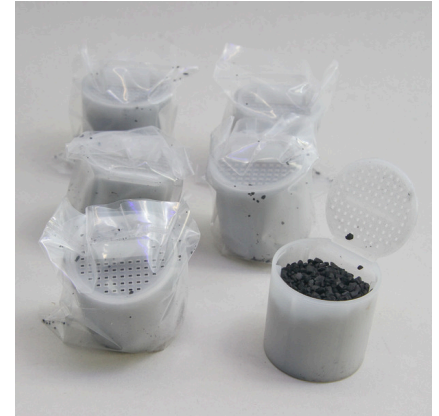

JBL PROCRISTAL i30 SuperClear

High perform. activated carbon for crystal-clear water

Suitable for:  

- Suitable for JBL ProCristal i30 internal filter: ready-to-use cartridge for crystal-clear water in the aquarium
- Easy to install: open the upper cap, insert the cartridge into the container, reattach the cap
- High performance activated carbon: special filter material binds and absorbs food remains and metabolic substances.
- Replace the filter material every month
- Package contents: special filter material for crystal-clear water, SuperClear ProCristal

Crystal-clear and healthy water Poor light conditions, over-fertilisation or even a surplus of nutrients can have negative effects on the aquarium water and may promote algae growth. Floating algae lead to green, bacteria to white clouding. - Crystal-clear water - The cartridge, filled with high-capacity activated carbon, binds and absorbs food remains and metabolic products and thus ensures crystal-clear and clean water.

Easy installation:

Open the upper cap of the ProCristal i 30, insert the cartridge into the container and reattach the cap.

Further information	
FAQ	✓
Blog	✓
Press	✓
Laboratory/calculator	✗
Worth reading	✓
Spare parts	✗
Video	✓
GarantiePlus	✗
Instructions	✓
QR code	

Disposal		
Product name	JBL PROCRISTAL i30 SuperClear, 2 x	JBL PROCRISTAL i30 SuperClear, 6 x
Art. No.	6099100	6099200
Green dot	✓	✓
Group electronic waste	-	-
Disposal weight	-	-
Battery type	-	-
Battery return	-	-
Battery rechargeable	-	-
Disposal weight battery	-	-
Non-returnable glass	-	-
PPK	6 g	8 g
Plastic small	8.5 g	14 g
Plastic large	-	-
Disposal weight metal	0 g	0 g