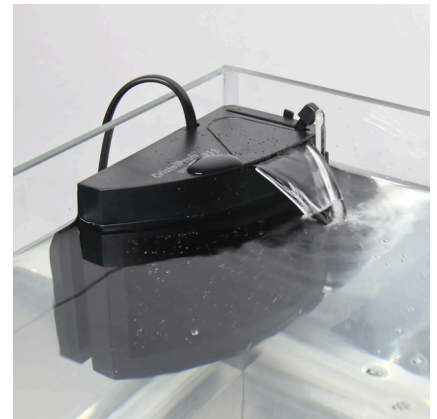

# JBL CristalProfi m greenline

Mat filter incl. pump for aquariums of 20 – 80 l

Suitable for:

- Clean and healthy aquarium water: mat filter incl. pump and wide jet water return pipe for aquariums of 20 – 80 l volume
- Easy to install: clean the glass pane, press on the filter at desired position with the water outlet at the water surface level
- Safe for small fish and shrimps: no sucking in thanks to fine sponge surface
- 4 years warranty, expandable with second filter module (+ 12 cm in height), push lever to loosen and tighten the suction cup, easy to clean: removable cover for sponge and drain valve – no backflow of dirty water
- Package contents: mat filter, Cristal Profi m greenline, dimensions (L/H/W): 140/220/90 mm, Incl. clip holder for thermometer