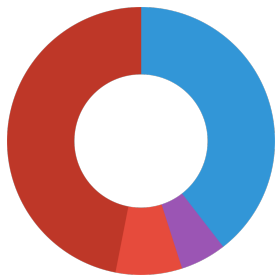

JBL Turtle Food

Food type	Natural food made of of gently dried crustaceans, water insects and sticks
Sub product type	complete food for terrapins and turtles
Dosing	Feed young, growing turtles in the water area 2 - 4 times a day, as much as can be eaten within about 10 minutes. 4 - 5 times per week in the same way is sufficient for adult animals

Analytical components

Crude protein	32 %
Fat content	4.5 %
Crude fibre	6.5 %
Crude ash	38 %