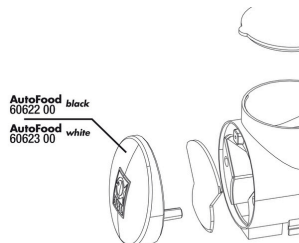

Complete holder kit for JBL Autofood