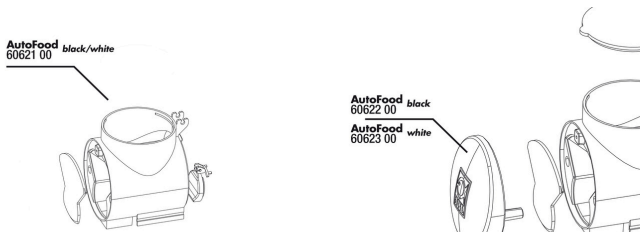

Complete holder kit for JBL Autofood