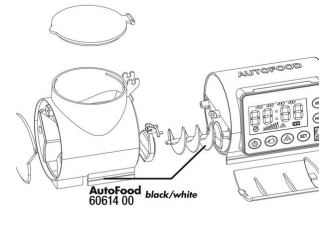

JBL Autofood Auger