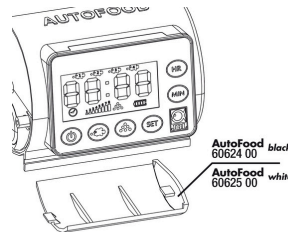

JBL Autofood Knife for tin sealing

JBL AutoFood Battery compartment lid