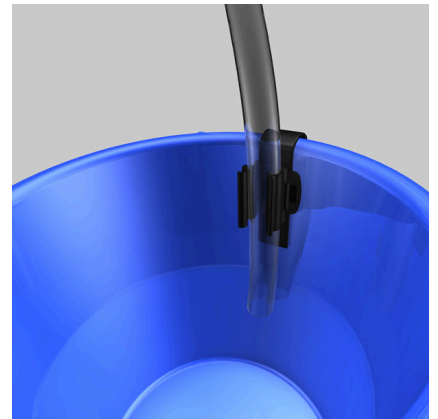

JBL ClipSafe Vario

Adjustable multi-purpose aquarium hose clips 9-27 mm

Suitable for:

- Attach aquarium hoses, e.g. when changing the water, simply and securely to the aquarium edge and bucket
- Easy to use: simply push the plastic clip onto the aquarium and bucket edges. Push the hose into the clips when not in use or to prevent it from accidentally slipping out
- Safe: prevents flooding and wet floors caused by uncontrolled movements of the hose
- Clamp for hoses between 9 and 27 mm adjustable by ratchet. Clamp on pane/bucket for max. 2.5 cm approx.
- Package contents: 2 tube hose clips (9-27mm) + 2 foam pads for pane protection

JBL ClipSafe Vario

 Accessories

JBL Aquarium Tubing GREEN

Pre-cut green hose for
aquariums & ponds

JBL Aquarium Tubing GREY

Pre-cut grey hose for
aquariums & ponds

JBL ClipSafe Vario

Product information

Hose holder clips for every occasion

JBL holder clips prevent wet floors and flooding when working on the aquarium. The hoses can be securely fixed to the bucket or aquarium, preventing uncontrolled movement of the hose. The clips have a stable locking mechanism (ratchet) for variable adjustment to hose diameters of 9-27 mm.