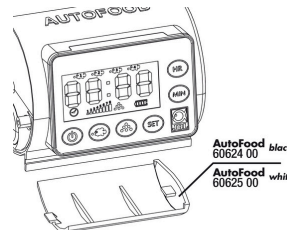

JBL Autofood Knife for tin sealing

JBL AutoFood Battery compartment lid