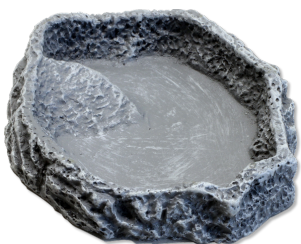

You may also be interested in

You can find a complete overview here: <https://www.jbl.de/qr/71088>

JBL ReptilBar GREY

Feeding, drinking, bathing bowl for terrarium animals