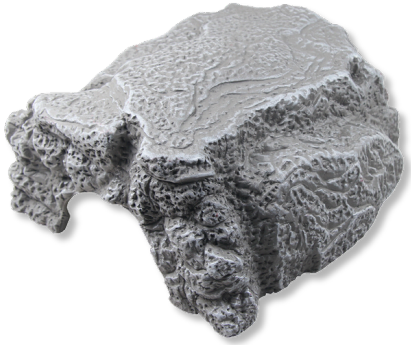

# JBL ReptilCava GREY

Grey cave for terrarium animals

Suitable for: 

- Individual terrarium design: cave in stone look - retreat for the terrarium dwellers
- Non-toxic: coloured resin - does not release any harmful substances
- Heavy -duty version to prevent it from being accidentally knocked over
- ReptilCava - the cage for terrariums: available in various colours and sizes
- Package contents: cave for terrarium animals, ReptilCava