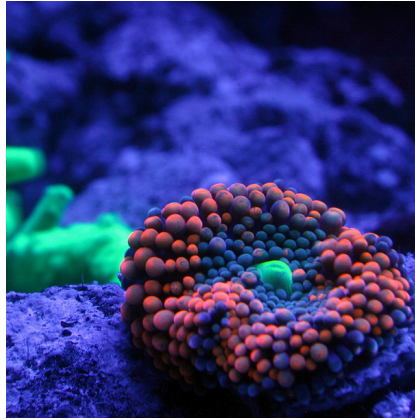

JBL SOLAR OCEAN BLUE T5 ULTRA, 45-80 W

Blue T5 daylight tube for marine aquariums

Suitable for: 

- Special blue fluorescent tube to promote the natural colouring of corals, molluscs and other invertebrates in marine aquariums
- Easy to install: insert fluorescent T5 tube socket into the fixture and turn until the tube locks into place
- Ideal colour temperature for corals, molluscs and invertebrates: reproduces the impression of deep oceans. Emphasizes and promotes natural fluorescence.
- Energy efficiency class A or B can only be achieved with bright tubes. Coloured tubes only reach energy efficiency class C
- The colour rendering is guaranteed for 2 years. Includes reminder label for replacement

Easy to install

Insert the fluorescent T5 tube socket into the fixture and turn until the tube locks into place.

Actinic light:

The JBL SOLAR OceanBlue tube generates a strong blue light which is also referred to as actinic light. It is a particularly effective short-wave light from the blue and ultraviolet spectral range. When this tube alone is switched on it creates the glow of the corals and the desired moonlight effect. The actinic spectral range of this tube accentuates the fluorescence of corals and clams (e.g. Tridacna). The JBL tube doesn't generate a pure actinic spectrum, but has spectral components added which are especially suitable for the light in marine aquariums. It is NOT useful to illuminate marine aquariums with actinic light alone since the corals in our care don't originate from great depths but mostly from depths up to 20 m and thus receive strong sunlight. The combination of JBL SOLAR MarinDay and JBL SOLAR OceanBlue is perfect. If you only install one tube you should choose the JBL SOLAR MarinDay.