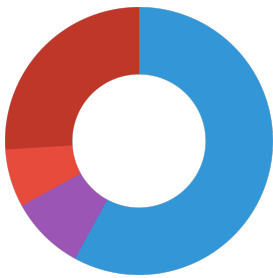

JBL Gammarus Refill pack

Food type	dried gammarus crustaceans
Sub product type	supplementary food for terrapins and turtles
Dosing	Feed young, growing turtles in the water area 2 - 4 times a day, as much as can be eaten within about 10 minutes. 4 - 5 times per week in the same way is sufficient for adult animals

Analytical components

Crude protein	48.6 %
Fat content	7.6 %
Crude fibre	5.9 %
Crude ash	21.8 %