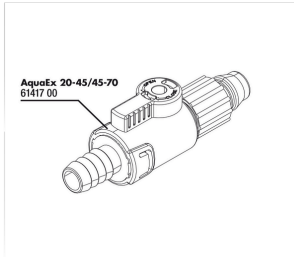

JBL PROCLEAN AQUA EX 45-70

Spare parts

**JBL AquaEx
20-45/45-70
Absperrhahn**