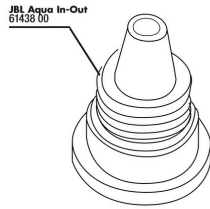

JBL PROCLEAN AQUA IN-OUT COMPLETE

Spare parts

JBL Aqua In-Out metal adapter G3/4 M24

JBL Aqua In-Out hose coupling

JBL Aqua In-Out metal adapter G3/4 M28/M22