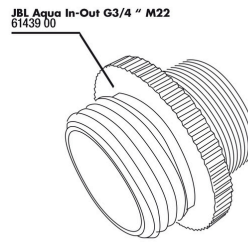

JBL Aqua In-Out seal fitting 3/4"

JBL Aqua In-Out metal adapter G3/4 M28/M22

JBL PROCLEAN AQUA IN-OUT water jet pump  
Suction pump for convenient water changes in aquariums