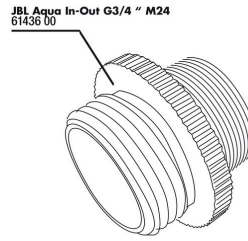

JBL Aqua In-Out metal adapter G3/4 M24