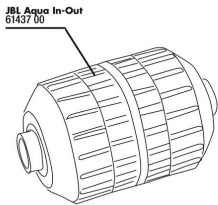

JBL Aqua In-Out hose coupling