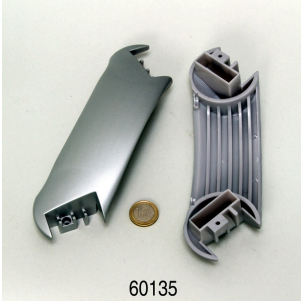

JBL CRISTALPROFI e702 greenline

Spare parts

JBL CP e pump head handle