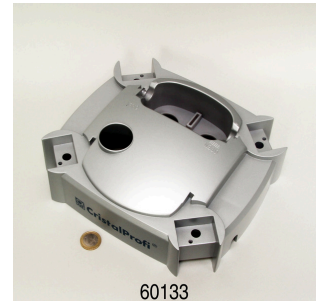

60133

JBL CP e pump head cover