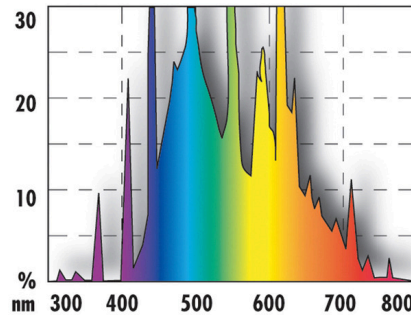

# JBL SOLAR NATUR T5 ULTRA, 24-39 W

T5 daylight full-spectrum tube for freshwater tanks

Suitable for:  

- Fluorescent tube Solar for fish and plants from sun-drenched waters, e.g. Lake Malawi and Lake Tanganyika
- Easy to install: insert fluorescent T5 tube socket into the fixture and turn until the tube locks into place
- Ideal colour temperature for plants and fish: 9000 Kelvin - best possible inhibition of algae: full photosynthetic performance
- Excellent illumination from high lumen output. Scientifically tested by IFM Geomar: full spectrum similar to sunlight
- Colour rendering and full spectrum are guaranteed for 2 years. Includes reminder label for replacement