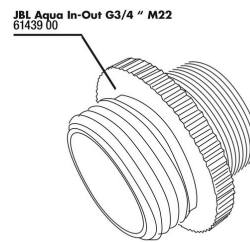

JBL Aqua In-Out seal fitting 3/4"

JBL Aqua In-Out metal adapter G3/4 M28/M22

JBL PROCLEAN AQUA IN-OUT water jet pump
Suction pump for convenient water changes in aquariums

JBL PROCLEAN AQUA IN-OUT COMPLETE