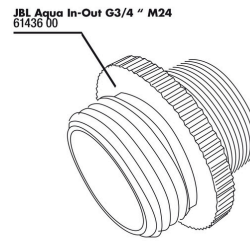

JBL Aqua In-Out metal adapter G3/4 M24