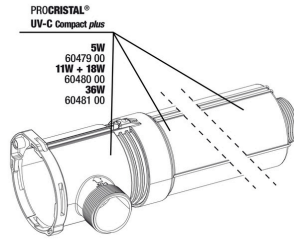

For connecting, disconnecting & shutting off hoses

JBL PROCRISTAL UV-C Compact plus 11 W

Spare parts

JBL PC UV-C Compact plus electrical unit

JBL PC UV-C Compact plus casing kit

JBL PC UV-C 5,11,18,36 W gasket set