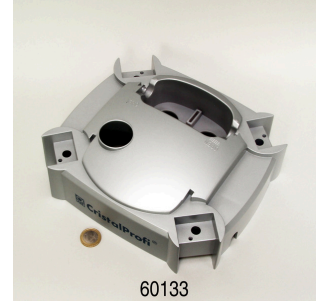

Spare parts

60146

JBL CP e union nut for hose connection

60143

JBL CP e seal connection block

JBL CombiBloc CristalProfie
 Pre-filter pads and filter foam for CristalProfie

60133

JBL CP e pump head cover