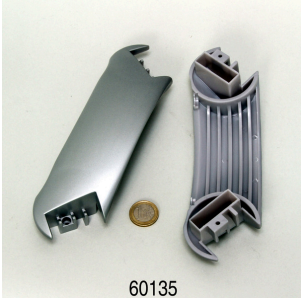

JBL Aquarium Tubing GREEN
 Pre-cut green hose for aquariums & ponds

JBL AntiKink
 Anti-kink protection for hoses

JBL Aquarium Tubing GREY
 Pre-cut grey hose for aquariums & ponds

JBL Aquarium tubing GREY on reel
 Grey-transparent hose wound on a reel

JBL CRISTALPROFI e702 greenline

Spare parts

JBL CP e pump head handle

JBL CP e hose connection block

Stop cock set for JBL CP e4/7/9/15/1901/2

JBL CP e clip for casing

JBL adapter UK for all flat-pin plugs

JBL CP e4/7/9/15/1900/1/2 handle screws