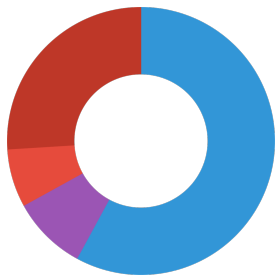

JBL Gammarus Refill pack

Food type	dried gammarus crustaceans
Sub product type	supplementary food for terrapins and turtles
Dosing	Feed young, growing turtles in the water area 2 - 4 times a day, as much as can be eaten within about 10 minutes. 4 - 5 times per week in the same way is sufficient for adult animals

Analytical components

	Crude protein	48.6 %
	Fat content	7.6 %
	Crude fibre	5.9 %
	Crude ash	21.8 %