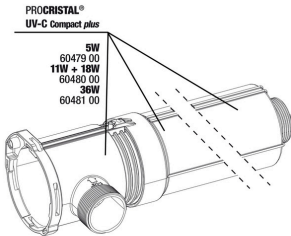

JBL PROCRISTAL UV-C Compact plus 18W

Accessoires