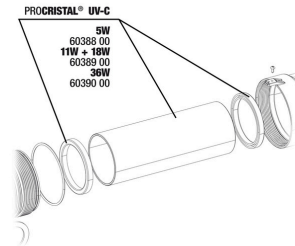

JBL PC UV-C bulb protection kit

JBL PC UV-C quartz glass cylinder set

JBL PC UV-C 5,11,18,36 W mounting

JBL PC UV-C glass sleeve + reflector set

JBL PC UV-C hose connection gaskets

JBL PC UV-C hose connection set