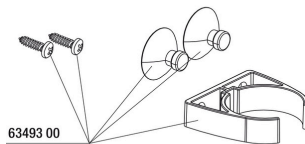

JBL CO2 Count safe
holder kit