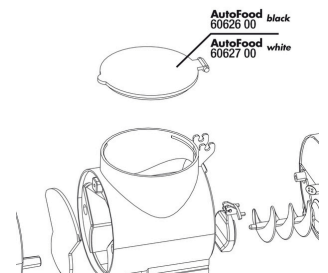

JBL AutoFood Food Chamber Lid