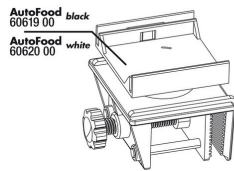

JBL AutoFood WHITE

Spare parts

JBL Autofood Auger

JBL AutoFood Battery compartment lid