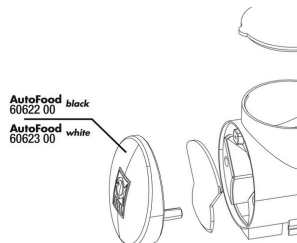

JBL AutoFood WHITE

Spare parts

Complete suction cup set (2x) for JBL Autofood

Complete holder kit for JBL Autofood

JBL Autofood Knife for tin sealing

JBL Autofood Auger

JBL AutoFood transparent food container set