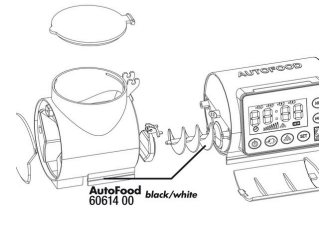

JBL AutoFood WHITE

Spare parts

Complete suction cup set (2x) for JBL Autofood

Complete holder kit for JBL Autofood

JBL Autofood Knife for tin sealing

JBL Autofood Auger

JBL AutoFood transparent food container set