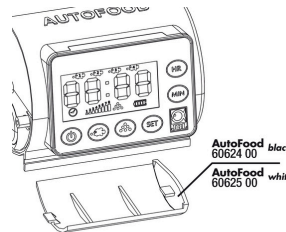

JBL Autofood Knife for tin sealing

JBL AutoFood Battery compartment lid