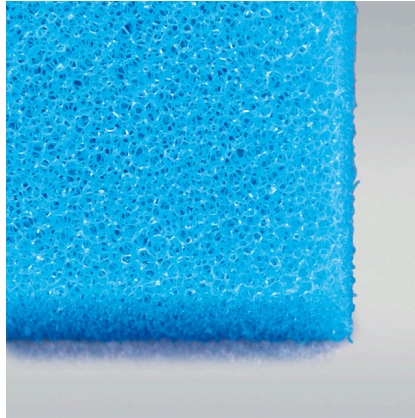

# JBL Fine Filter Foam

Fine foam for filters to combat all kinds of water cloudiness

Suitable for:

- Quick elimination of all kinds of cloudiness in freshwater and marine water aquariums and in pond water: reusable foam for use in the filter
- Easy to use: cut the foam to the size you need (suitable for all filters). Layer as filter stage for pre- and long-term filtering
- Crystal-clear water: filters off floating algae and cloudiness. Offers a large surface for the settling of cleansing bacteria
- No release of harmful substances – water neutral fine foam with 30 ppi pore size
- Contents: 1 washable foam filter mat for aquariums (50x50 cm) for all types of filter; available in 2.5 cm, 5 cm and 10 cm thickness

You may also be interested in

You can find a complete overview here: <https://www.jbl.de/qr/62561>

**JBL FilterPad VL**  
Cotton fleece for CristalProfi  
aquarium filters

**JBL FilterPad F15**  
Coarse foam pad for aquarium  
filter CristalProfi

**JBL FilterPad F35**  
Fine foam pad for aquarium  
filter CristalProfi

**JBL CombiBloc  
CristalProfi e**  
Pre-filter pads and filter foam  
for CristalProfi e