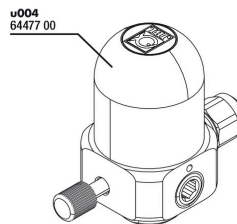

JBL ProFlora u504
pressure reducer u004

JBL ProFlora Allen key
6mm

JBL PROFLORA u504

Spare parts

JBL tube screw
connection 4/6
pressure reducer

X JBL Clipsauger 6mm

JBL PROFLORA u504

Product information