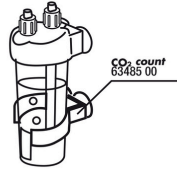

JBL PROFLORA u504

Accessories

JBL PROFLORA Taifun P
Mini CO2 diffuser for nano
freshwater aquariums

JBL PROFLORA u504

Spare parts

JBL ProFlora "u" flat seal

JBL CO2 Count/
Permanent test
suction cup + clip

JBL Cap Nut Air/CO₂
hose