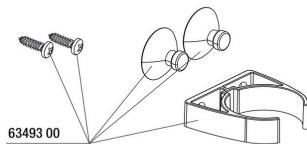

JBL CO2 Count safe
holder kit