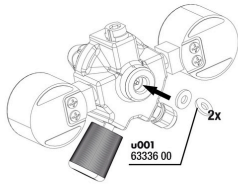

JBL PROFLORA u504

Accessories

JBL PROFLORA Taifun P
Mini CO2 diffuser for nano
freshwater aquariums

JBL PROFLORA u504

Spare parts

JBL ProFlora "u" flat seal

JBL CO2 Count/
Permanent test
suction cup + clip

JBL Cap Nut Air/CO₂
hose