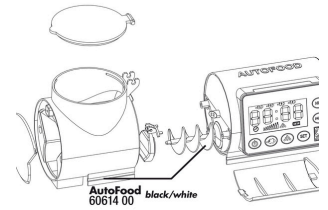

JBL Autofood Auger