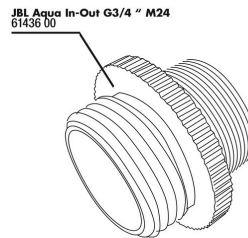

## Spare parts

JBL Aqua In-Out shut-off valve

JBL Aqua In-Out nozzle for water jet pump

JBL Aqua In-Out metal adapter G3/4 M24

JBL Aqua In-Out cleaning comb, complete

JBL Aqua In-Out hose coupling

JBL Aqua In-Out seal fitting 3/4"