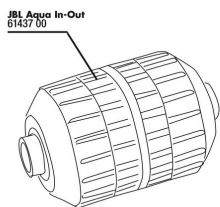

## Spare parts

JBL Aqua In-Out shut-off valve

JBL Aqua In-Out nozzle for water jet pump

JBL Aqua In-Out metal adapter G3/4 M24

JBL Aqua In-Out cleaning comb, complete

JBL Aqua In-Out hose coupling

JBL Aqua In-Out seal fitting 3/4"