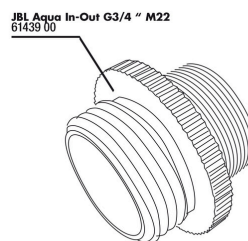

## Spare parts

JBL Aqua In-Out shut-off valve

JBL Aqua In-Out nozzle for water jet pump

JBL Aqua In-Out metal adapter G3/4 M24

JBL Aqua In-Out cleaning comb, complete

JBL Aqua In-Out hose coupling

JBL Aqua In-Out seal fitting 3/4"