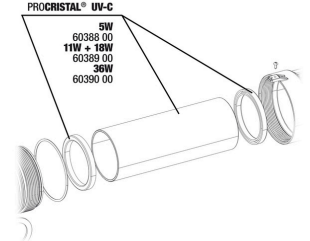

JBL PC UV-C electrical unit

JBL PC UV-C 5,11,18,36 W gasket set

JBL PC UV-C bulb protection kit

JBL PC UV-C quartz glass cylinder set

JBL PC UV-C 5,11,18,36 W mounting

JBL PC UV-C 36 W casing kit (4 parts)