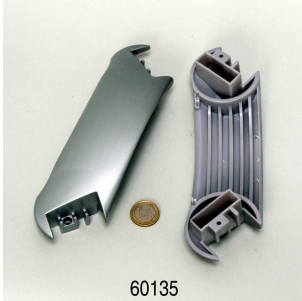

JBL Cleany
Double-ended hose brush for
hoses from 9-30 mm

**JBL Aquarium tubing
GREEN on reel**
Green-transparent hose
wound on a plastic reel

JBL CristalProfi e701 greenline

Spare parts

JBL CP e pump head handle

JBL CP e clip for casing

JBL adapter UK for all flat-pin plugs

JBL CP e4/7/9/15/1900/1/2 handle screws

JBL CP e impeller cover seal

JBL CP e impeller cover

JBL CP e4/7/9/15/1900/1,2 pump head screws

JBL CP e pump head greenline