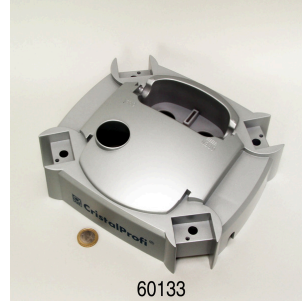

**JBL CP e pump head
cover**