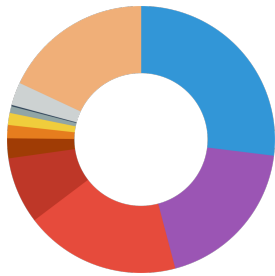

Composition

Molluscs and crustaceans
Fish and fish by-products
Cereals
Vegetables
Vegetable proteins
Yeast
Eggs and egg products
Oil and fats
Algae
Milk and dairy products
Vegetable by-products

Additives

Colourings
Astaxanthin E161j food colouring

Antioxidants
E 306 (natural vitamin E extracts)

Vitamins, provitamins and other chemically defined substances having a similar effect (per 1000 g)	
Vitamin A	25000 I. E.
Vitamin D₃	2000 I. E.
Vitamin E	330 mg
Vitamin C(stable)	400 mg
Inosite	400 mg