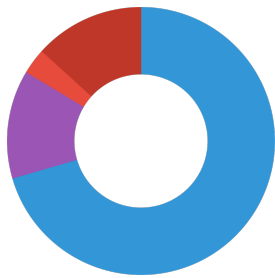

JBL Tortil

Food type	food tablets
Sub product type	complete food for terrapins and turtles
Dosing	Young, growing turtles need 3 - 10 tablets 2 - 4 times a day in the water area, depending on size. 4 - 5 times per week in the same way is sufficient for adult animals

Analytical components

Crude protein	43 %
Fat content	8 %
Crude fibre	1.9 %
Crude ash	8.1 %