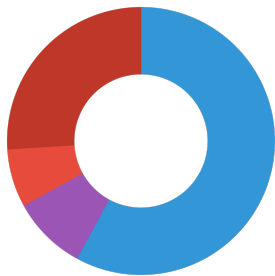

JBL Gammarus Refill pack

Food type	dried gammarus crustaceans
Sub product type	supplementary food for terrapins and turtles
Dosing	Feed young, growing turtles in the water area 2 - 4 times a day, as much as can be eaten within about 10 minutes. 4 - 5 times per week in the same way is sufficient for adult animals

Analytical components

Crude protein	48.6 %
Fat content	7.6 %
Crude fibre	5.9 %
Crude ash	21.8 %